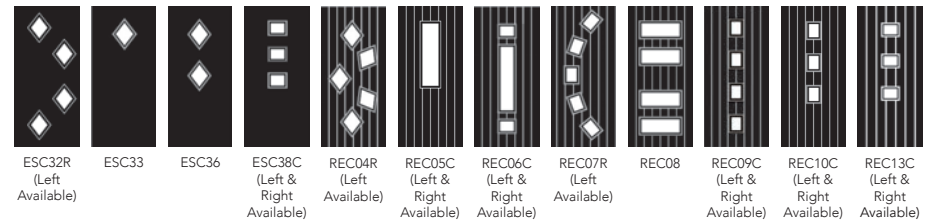

Speak to your supplier for *more information!*

Colour Guide

Standard Black	●		●	●
Standard White	●	●	●	●
Standard Red	●		●	●
Standard Blue	●		●	●
Standard Green	●		●	●
Stains (Gold Oak and Rosewood)	●			●
Distinction Anthracite Grey	●		●	●*
Distinction Chartwell	●		●	
Bespoke	●	●	●	●
Any RAL	●	●	●	●