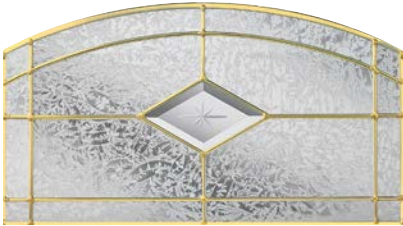

Craftsman | Energy Rating A

Kara Brass

DESIGN YOUR
DREAM DOOR AT
DOOR-DESIGNER.CO.UK