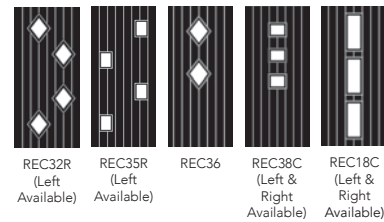

Speak to your supplier for *more information!*

Colour Guide

Standard Black	●		●	●
Standard White	●	●	●	●
Standard Red	●		●	●
Standard Blue	●		●	●
Standard Green	●		●	●
Stains (Gold Oak and Rosewood)	●			●
Distinction Anthracite Grey	●		●	●*
Distinction Chartwell	●		●	
Bespoke	●	●	●	●
Any RAL	●	●	●	●