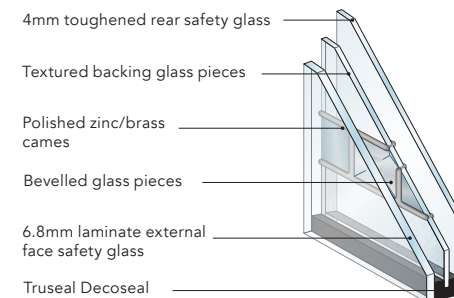

The door's core is what makes it so thermally efficient and so good at reducing sound. In fact, it is the most thermally efficient door on the market, increasing your home's energy efficiency and saving you money on your energy bills.

Technical Figures

A Distinction GRP composite door has a wealth of facts and figures that prove its quality. The door:

- Reduces outdoor noise by an average of 31dB
- Achieves Global Warming Potential (GWP) score of less than 5
- Achieves Ozone Depletion Potential (ODP) score of zero

Energy Efficiency

Doors were tested at the University of Salford's Energy House. This represents a typical Salford 1919 terraced house and its construction represents 21% of the UK's current housing stock.

The house has been reconstructed in a fully environmentally controllable chamber, in which climatic conditions can be maintained, varied, repeated and patterns monitored. For the test, the inside temperature of the Energy House was 25°C with an exterior temperature of 5°C.

Glass

Construction example;

Features and benefits:

- Decorative triple glazing
- Protected from dust and weathering, easy to clean and stays looking good for longer
- Tested and CE marked
- 6.8mm glass laminated as standard
- 50mm units available for 70mm doors
- Glass patterns may vary
- Slight bubbles, lines and surface imperfections are all characteristics of glass. They are not to be considered as defects as they add character to decorative glass.

Speak to your supplier for *more information!*