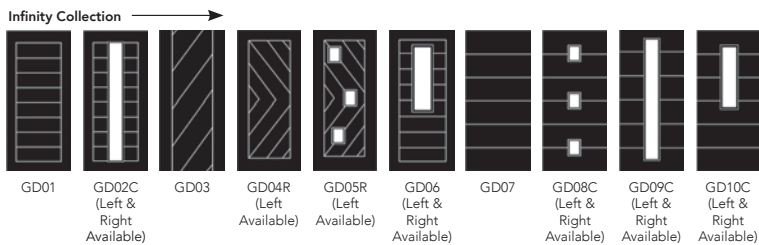

Speak to your supplier for *more information!*

Colour Guide

Standard Black	●		●	●
Standard White	●	●	●	●
Standard Red	●		●	●
Standard Blue	●		●	●
Standard Green	●		●	●
Stains (Gold Oak and Rosewood)	●			●
Distinction Anthracite Grey	●		●	●*
Distinction Chartwell	●		●	
Bespoke	●	●	●	●
Any RAL	●	●	●	●