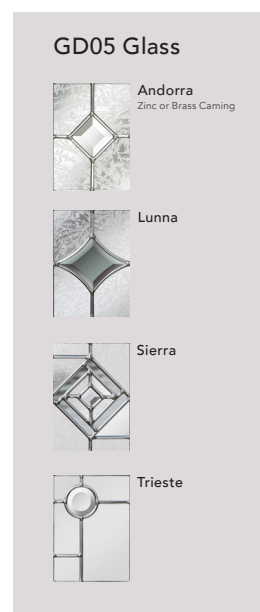

GD05 Glass

Andorra
Zinc or Brass Caming

Sierra

Trieste

more glass designs
on page 31