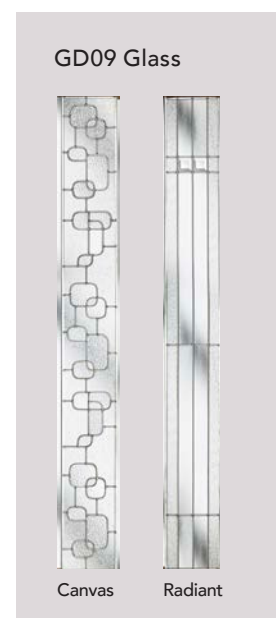

new

Find more *glass options* at door-designer.co.uk

more glass designs on page 11