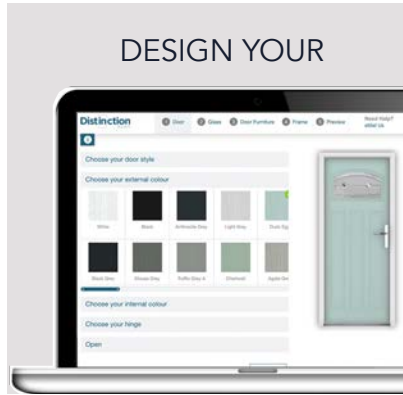

DESIGN YOUR
DREAM DOOR AT
DOOR-DESIGNER.CO.UK