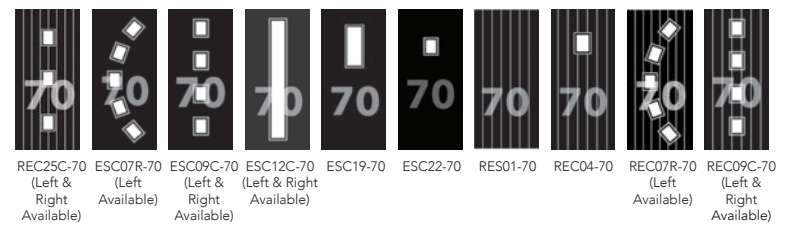

Speak to your supplier for *more information!*

Colour Guide

Standard Black	●		●	●
Standard White	●	●	●	●
Standard Red	●		●	●
Standard Blue	●		●	●
Standard Green	●		●	●
Stains (Gold Oak and Rosewood)	●			●
Distinction Anthracite Grey	●		●	●*
Distinction Chartwell	●		●	
Bespoke	●	●	●	●
Any RAL	●	●	●	●